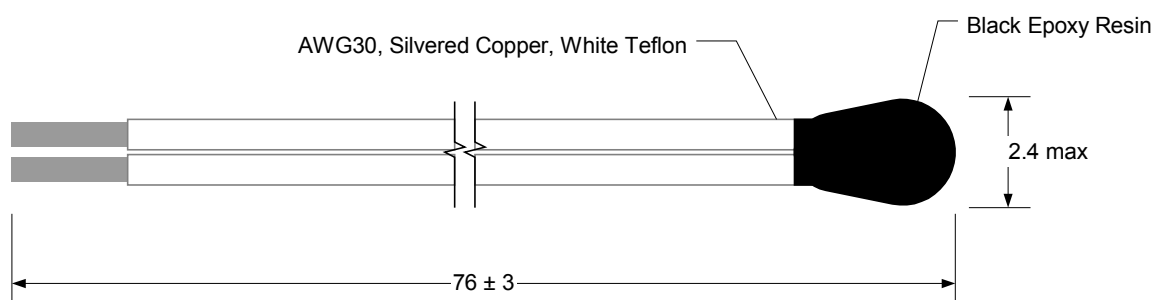

TEWA TERMICO LTD.
A PART OF TEWA ELECTRONICS GROUP

HIGH PRECISION NTC THERMISTORS AND TEMPERATURE SENSORS

SPECIFICATION
Of
NTC CHIP THERMISTOR

PART NUMBER: **TT3-1.8KC7-AZ**

No. of pages: 4

customer part number:

Date: **11.06.2012**

Revision: **00**

FEATURES:

No-load resistance at 25°C	1 800 Ω
Temperature Coefficient [alpha] at 25°C	-3.87%/°C
Resistance tolerance from 0°C to 70°C	± 0.1°C
Beta(25/85) Constant	3 500 ± 0.3%
Operating temperature range	From - 40°C to 125°C
Maximum Exposure Temperature	150°C
Response Time in well stirred liquid bath	~1s
Response Time in still air	~10s
Typical Dissipation Constant in still air	0.75mW/°C
RoHS Compliant	YES

DRAWING:

Units: [mm]